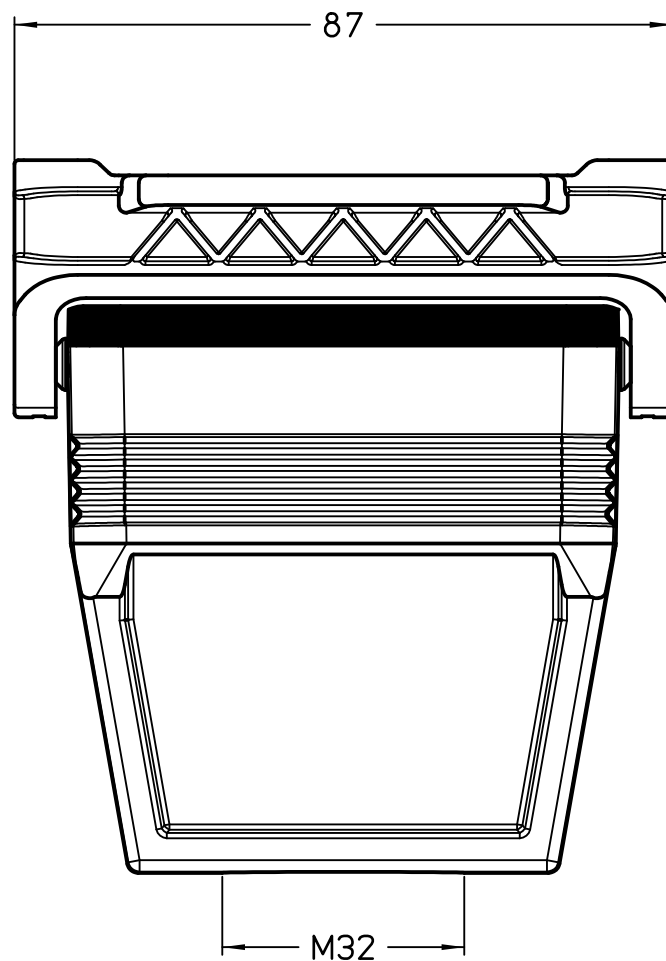

Diritti riservati All rights reserved

1

2

3

	Dimensions in mm
Original Size A4	
Date 07/03/23	
Sign. G. Renna	

Simplified representation with dimensions without tolerance

MLFV 10 LG32
Hood, size "57.27", M32 top entry, with 1 IL-BRID lever

Scale
1:1

1

2

3