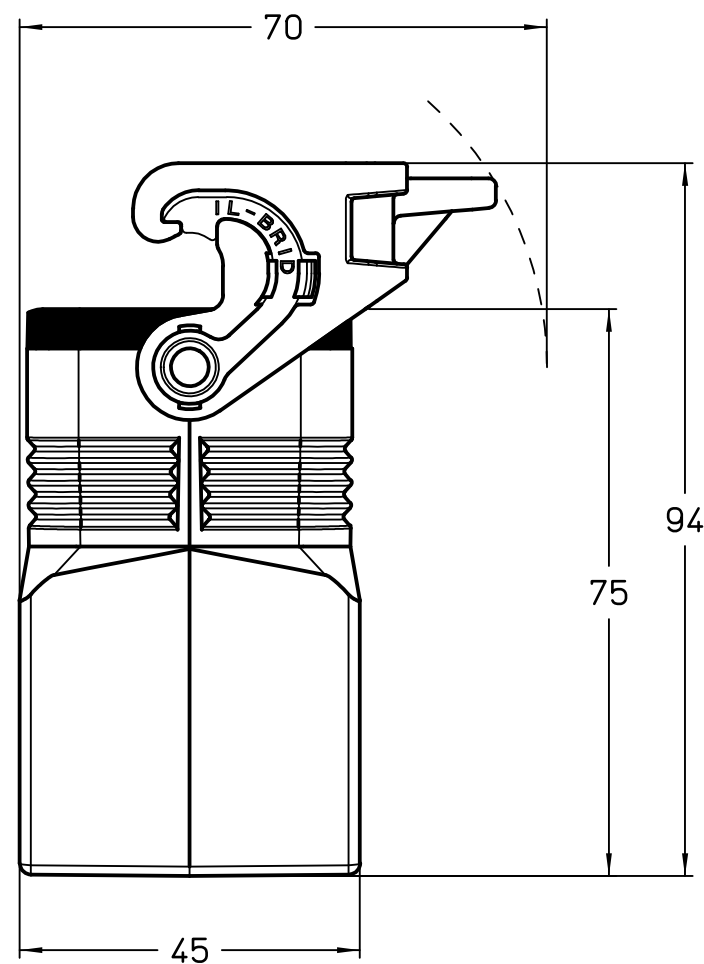

Diritti riservati All rights reserved

1

2

3

	Dimensions in mm
Original Size A4	
Date 07/03/23	
Sign. G. Renna	

Simplified representation with dimensions without tolerance

MLFV 10 LG32
Hood, size "57.27", M32 top entry, with 1 IL-BRID lever

Scale
1:1

1

2

3